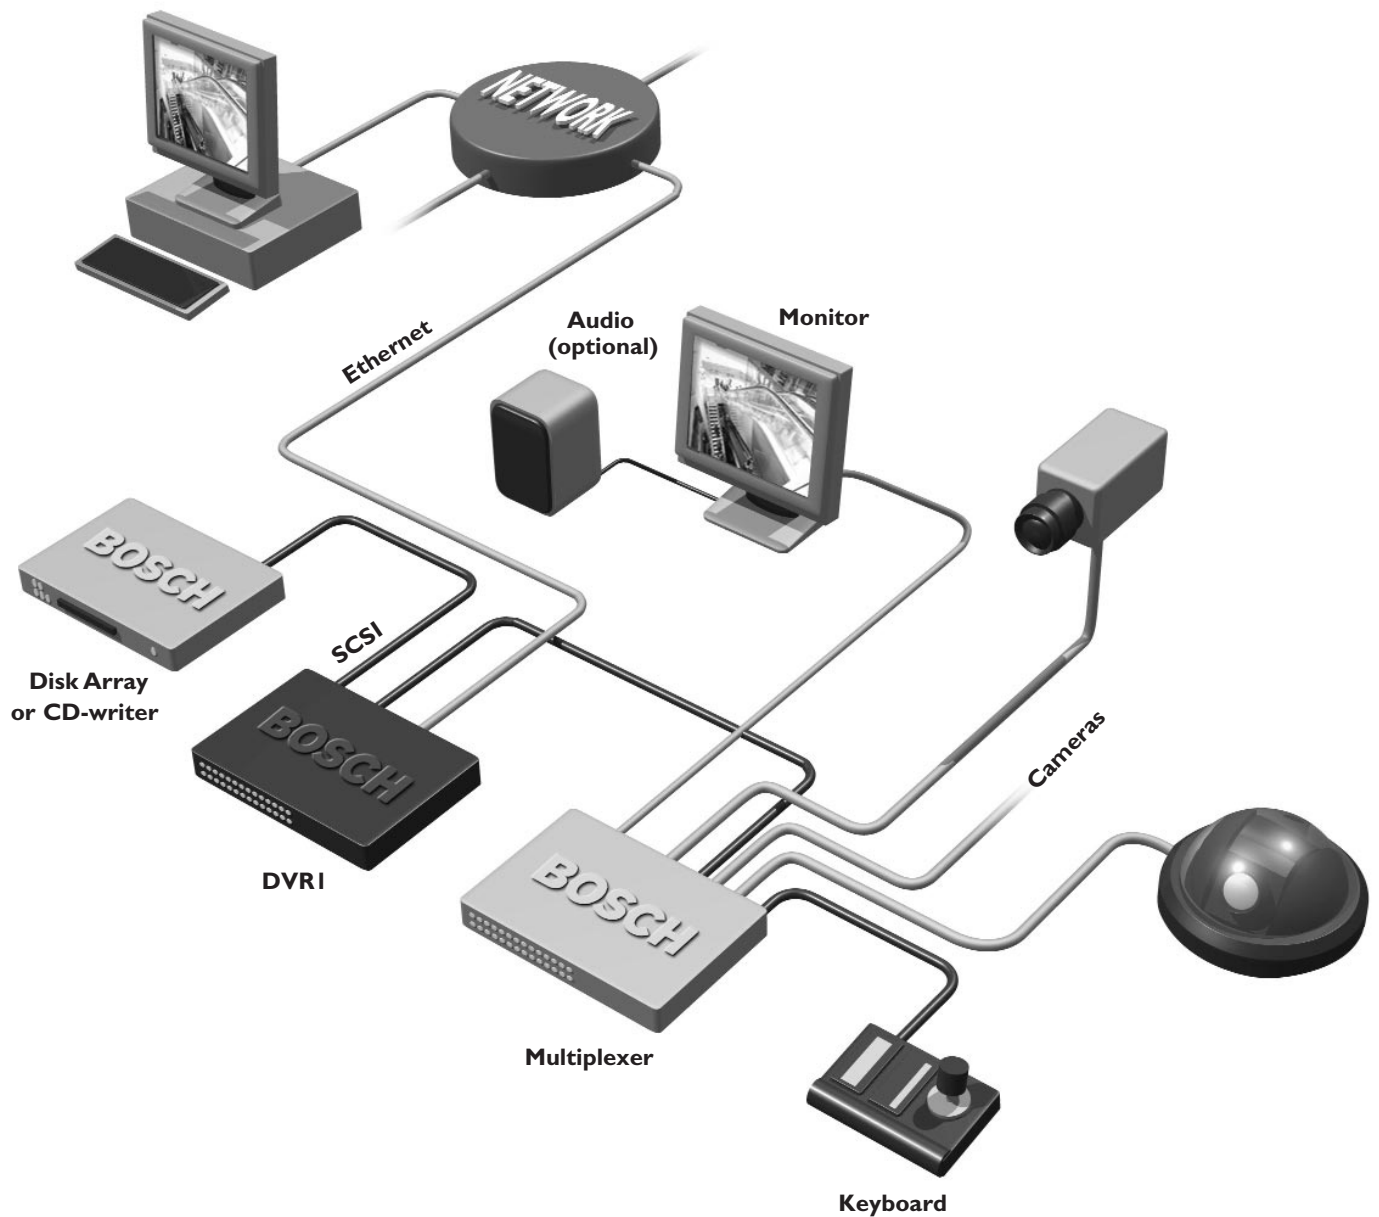

provides graphical display of all recorded video and alarms, making it even faster to find the desired video.

The DVR1 Series incorporates all of the benefits of digital recording and eliminates the maintenance worries and costs associated with analog VCRs.

Electrical			
Model No.	Rated Voltage	Voltage Range	Power at Min. Voltage
DVR1EP08	12 VDC	120–230 VAC, 50/60 Hz	35 W nominal
DVR1EP16	12 VDC	120–230 VAC, 50/60 Hz	40 W nominal
DVR1EP32	12 VDC	120–230 VAC, 50/60 Hz	40 W nominal
DVR1EP32A	12 VDC	120–230 VAC, 50/60 Hz	55 W nominal
(with audio)			
*Power adapter is included: 12 VAC, 90 V–264 V AC/DC			
Sync System	PAL and NTSC automatically detected		
Digital Resolution	720 x 484 NTSC, 720 x 586 PAL		
Grayscale	256 levels		
Internal Hard Drive Capacity			
DVR1EP08	80 GB		
DVR1EP16	160 GB		
DVR1EP32	320 GB		
DVR1EP32A	320 GB		
Video			
Input	1.0 Vp-p composite, 75 Ω		
Output	1.0 Vp-p composite, 75 Ω		
Colors	YUV 4:2:2, 16.8 million colors		
Compression	Wavelet		
Audio (DVR1EP32A Model Only)			
Compression	G.711 (64 kilobits)		
Search Features	Camera, time/date and alarm search		
Recording Modes	Event, scheduled, manual		
Recording Speed			
NTSC	60, 30, 20, 10, 5, 3, 2, 1, 0.5, 0.2, 0.1 IPS and alarm only		
PAL	50, 25, 17, 10, 5, 3, 2, 1, 0.5, 0.2, 0.1 IPS and alarm only		
Connectors			
RS-232	DB-9, male		
I/O Port	DB-9, alarm input and output, record start in, alarm record reset, VEXT pulse out, error out, ground, video loss out, disk full output		
Video Inputs/Outputs	BNC, S-video (4-pin mini)		
Audio Inputs/Outputs	RCA jack		
SCSI-2	50-pin male		
Network	RJ-45, 10/100 Base-T compatible		
Remote Viewer Software Features			
	View live or recorded video		
	View archived video directly from disk array		
	Store video on PC's hard drive		
	Snapshots of live and recorded images		
	Review and search video while recording		
	Password Protection		