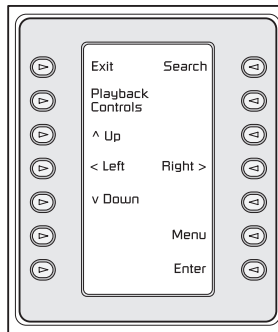

PC System Requirements (for Remote Viewer Software)	
	Windows® 98 SE/2000/ME, Windows NT® or Windows XP operating systems
	Pentium® 400MHz or faster
	6MB free hard disk or more
	Monitor (SVGA) 1024 x 768, 24-bit color
Mechanical	
Dimensions	444.5 W x 355.6 D x 44.45 H mm (17.5 W x 14 D x 1.75 H in)
Weight	DVR1EP08 11.46 lb (5.2 kg) DVR1EP16, DVR1EP32 and DVR1EP32A 13.8 lb (5.98 kg)
Temperature	Operating 0° to 40° C (32° to 104° F)
Relative Humidity	80%, noncondensing

Multiplexer Compatibility¹	
Compatible with the Following Multiplexers	
	Bosch LTC 2600 Series, Bosch models VS7390, VS8394, VSS7390, or VSS8394, Kalatel®, Sanyo®, Dedicated Micros®, Robot®, Pelco®, ATV®

DVR1 Access via IntuiKey	
IntuiKey Keyboard Menu Screens	
The following IntuiKey keyboard menu screens provide direct keyboard access to all DVR1 features.	
DVR1 Controls Menu	Provides the Following Functionality: DVR1 Search menu All DVR1 menus Access to archive video
DVR1 Playback Controls Menu	Provides the Following Functionality: Multiscreen viewing options All playback features

DVR1 Controls