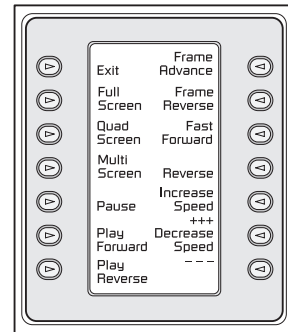

DVR1 Playback Controls

Accessories (Included)	
	Rack Kit
	9-pin Accessory Board